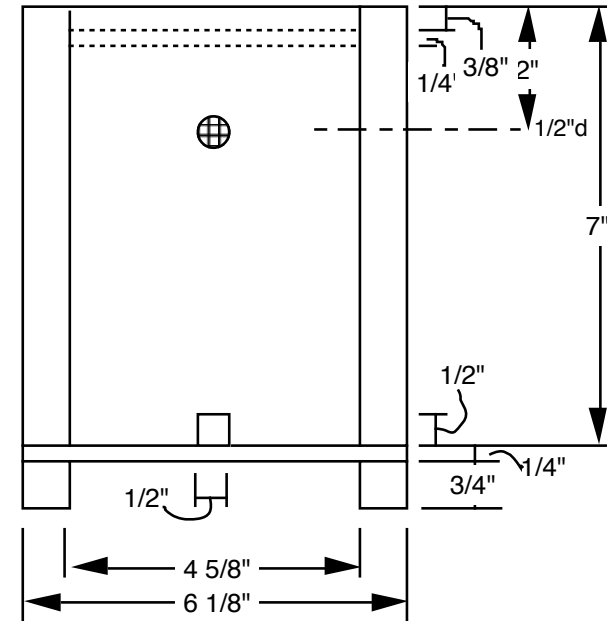

scale - 1" = 3"

3 Frame Mini Mating Nuc with Feeder

Designed to hold 6 1/4" frames 1/2 normal length

Drawn by Gary S. Reuter
University of Minnesota
Dept. of Entomology
12-07-01

can 4-5/8 x 2-1/2
quart size

Material List

#2 pine

- 2 - 3/4 x 4-5/8 x 7
- 1 - 3/4 x 4-5/8 x 6-5/8
- 2 - 3/4 x 7 x 13-5/8
- 2 - 3/4 x 3/4 x 14-5/8

plywood

- 1 - 1/4 x 6-1/8 x 14-5/8

scale -1" = 3"

COVER: 3 Frame Mini Mating Nuc with Feeder

Material List	
#2 pine	
2 -	3/4 x 3/4 x 14
2 -	3/4 x 3/4 x 8
plywood	
1 -	1/4 x 15-1/2 x 8