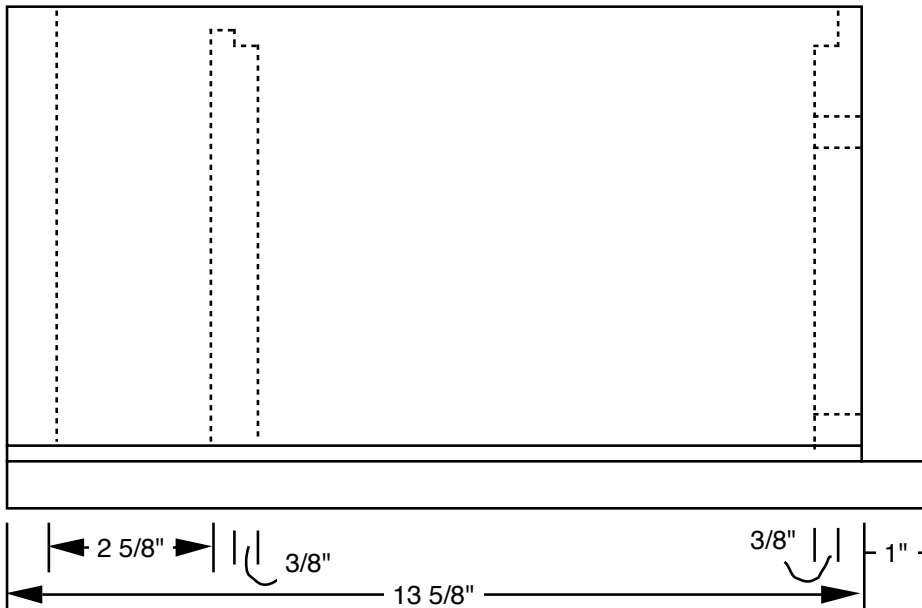

scale - 1" = 3"

3 Frame Mini Mating Nuc with Feeder

Designed to hold 6 1/4" frames 1/2 normal length

Drawn by Gary S. Reuter
University of Minnesota
Dept. of Entomology
12-07-01

can 4-5/8 x 2-1/2
quart size

Material List

#2 pine

- 2 - 3/4 x 4-5/8 x 7
- 1 - 3/4 x 4-5/8 x 6-5/8
- 2 - 3/4 x 7 x 13-5/8
- 2 - 3/4 x 3/4 x 14-5/8

plywood

- 1 - 1/4 x 6-1/8 x 14-5/8

scale -1" = 3"

COVER: 3 Frame Mini Mating Nuc with Feeder

Material List	
#2 pine	
2 -	3/4 x 3/4 x 14
2 -	3/4 x 3/4 x 8
plywood	
1 -	1/4 x 15-1/2 x 8